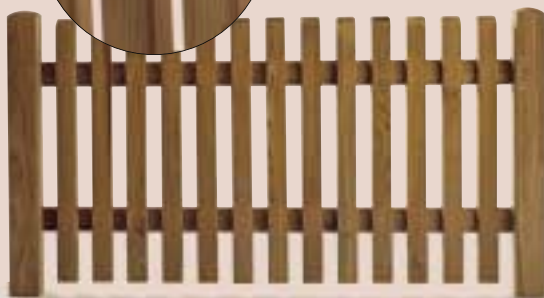

Gate frame

Cross-section 45/120 mm

Wood: **Douglas fir, pressure-treated**

Item no.	Item	
Single gate		
6103003	B: 100 cm x H: 80 cm	pc
6103004	B: 100 cm x H: 100 cm	pc
6103005	B: 100 cm x H: 120 cm	pc
Double gate		
6103006	B: 250 cm x H: 80 cm	pc
6103007	B: 250 cm x H: 100 cm	pc
6103008	B: 250 cm x H: 120 cm	pc

Various, high quality fittings available

Posts and fences and other varieties of wood; prices on request. Special dimensions are available.

Pergolas made of square timbers or roundwood are manufactured according to your individual specifications. This makes it possible to create practically any design. Pergolas overgrown with creeping plants offer outstanding privacy and protection from wind, not to mention that they are a first-class eye-catcher.

Rose arch

Wood: **Douglas fir, pressure-treated**

Item no.	Item
6103009	stable, high-quality design e.g. posts 9 x 9 cm Mean clearance height: 220 cm, (Also available in a straight design), Partitions on request