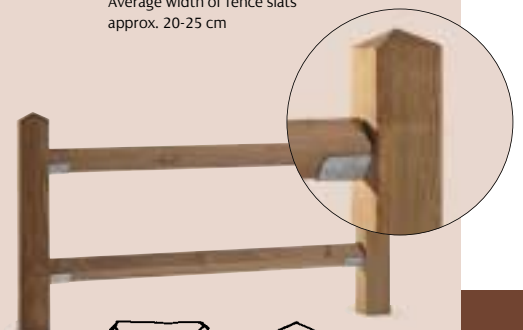

Bonanza fence

Available in Douglas fir, PT, Fence profile, natural sides, thickness 2.7 and 3 cm